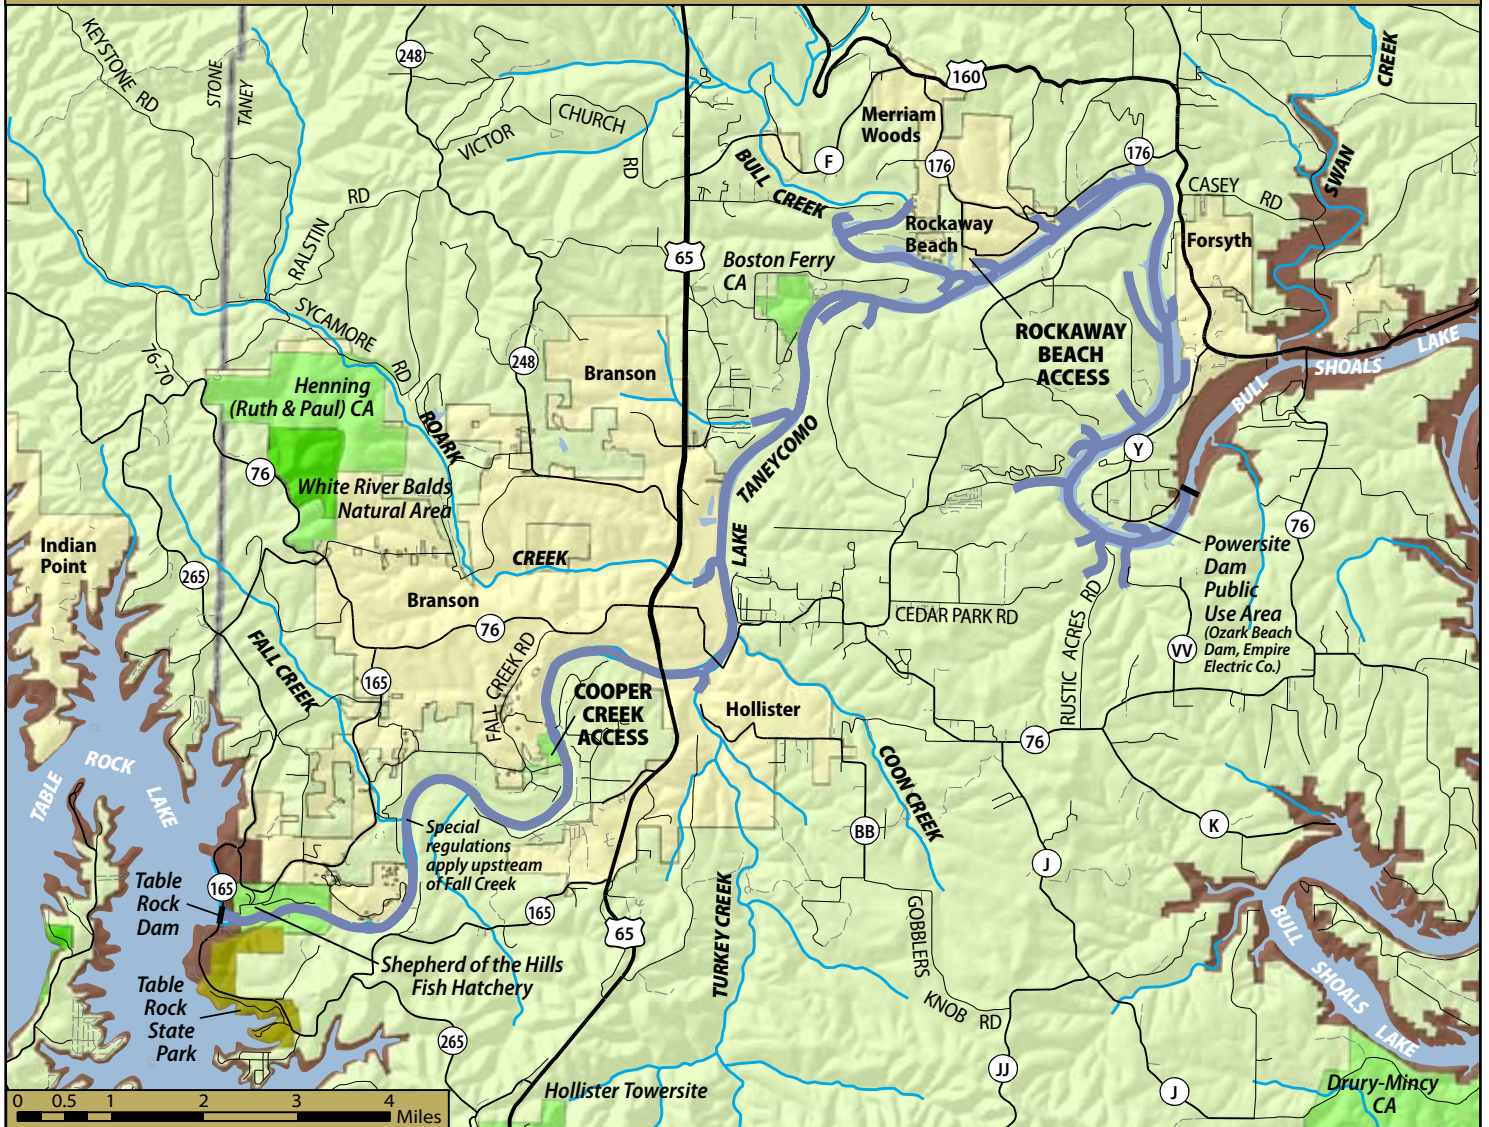

Lake Taneycomo

Legend For Trout Area Maps

Land Ownership and Water Types

- Missouri Department of Conservation Area
- Missouri Department of Conservation Natural Area
- Missouri Department of Natural Resources, State Parks
- National Parks Service Management Area
- Mark Twain National Forest
- U.S. Army Corps of Engineers Management Area

- Other Private Ownership
- City
- Lakes
- Rivers and Creeks
- Springs

Trout Area Types

- Blue Ribbon Trout Area
- Red Ribbon Trout Area
- White Ribbon Trout Area
- Trout Park
- Lake Taneycomo